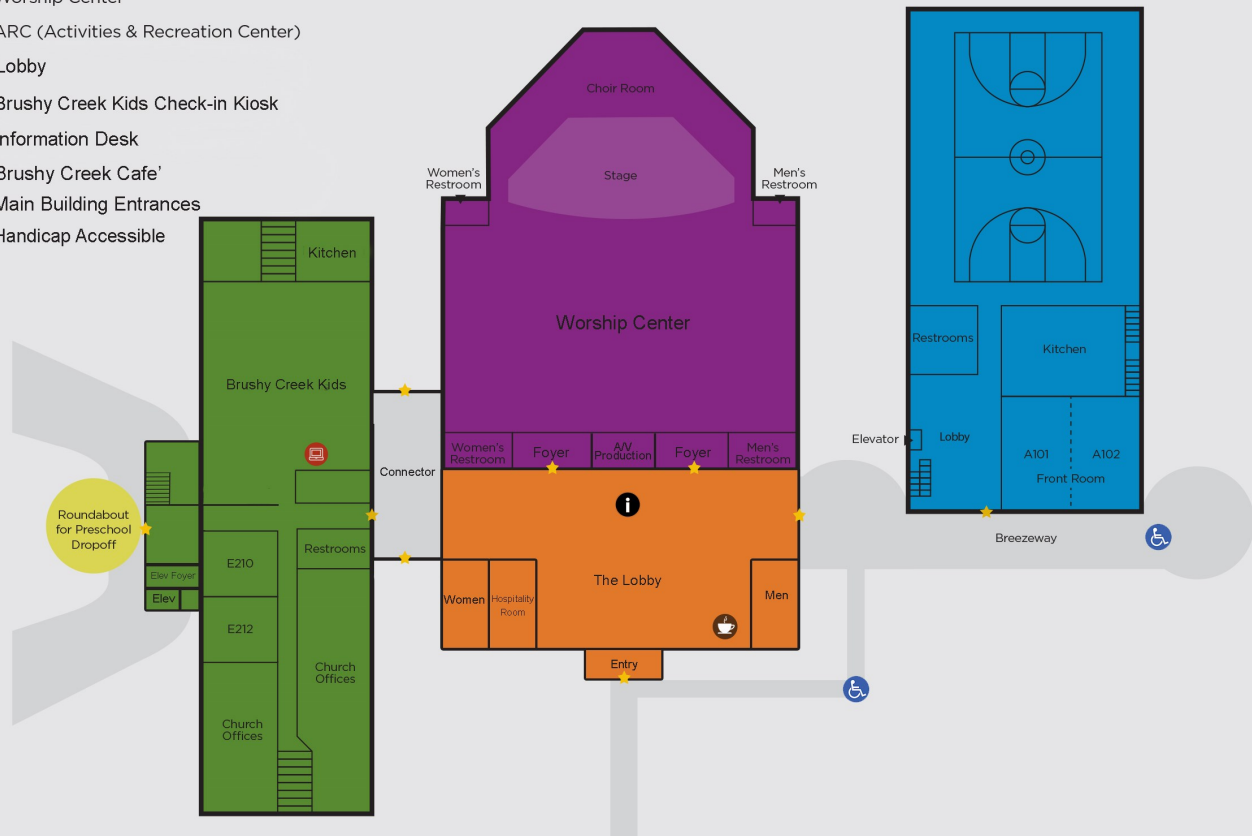

BRUSHY CREEK BAPTIST CHURCH

OFFERING HOPE, BUILDING COMMUNITY.

CAMPUS MAPS

Main Level

- Education Building
- Worship Center
- ARC (Activities & Recreation Center)
- Lobby
- Brushy Creek Kids Check-in Kiosk
- Information Desk
- Brushy Creek Cafe'
- ★ Main Building Entrances
- ♿ Handicap Accessible

BRUSHY CREEK BAPTIST CHURCH

4999 Old Spartanburg Road | Taylors, SC 29687
BrushyCreek.org

Education Building and ARC - Upper Levels

- Education Building
- Worship Center
- ARC (Activities & Recreation Center)
- Lobby
-  Brushy Creek Kids Check-in Kiosk
-  Information Desk
-  Brushy Creek Cafe'
- ★ Main Building Entrances
-  Handicap Accessible

Education Building - Lower Level

- Education Building
- Worship Center
- ARC (Activities & Recreation Center)
- Lobby
-  Brushy Creek Kids Check-in Kiosk
-  Member Services Desk
-  Brushy Creek Cafe'
- ★ Main Building Entrances
-  Handicap Accessible