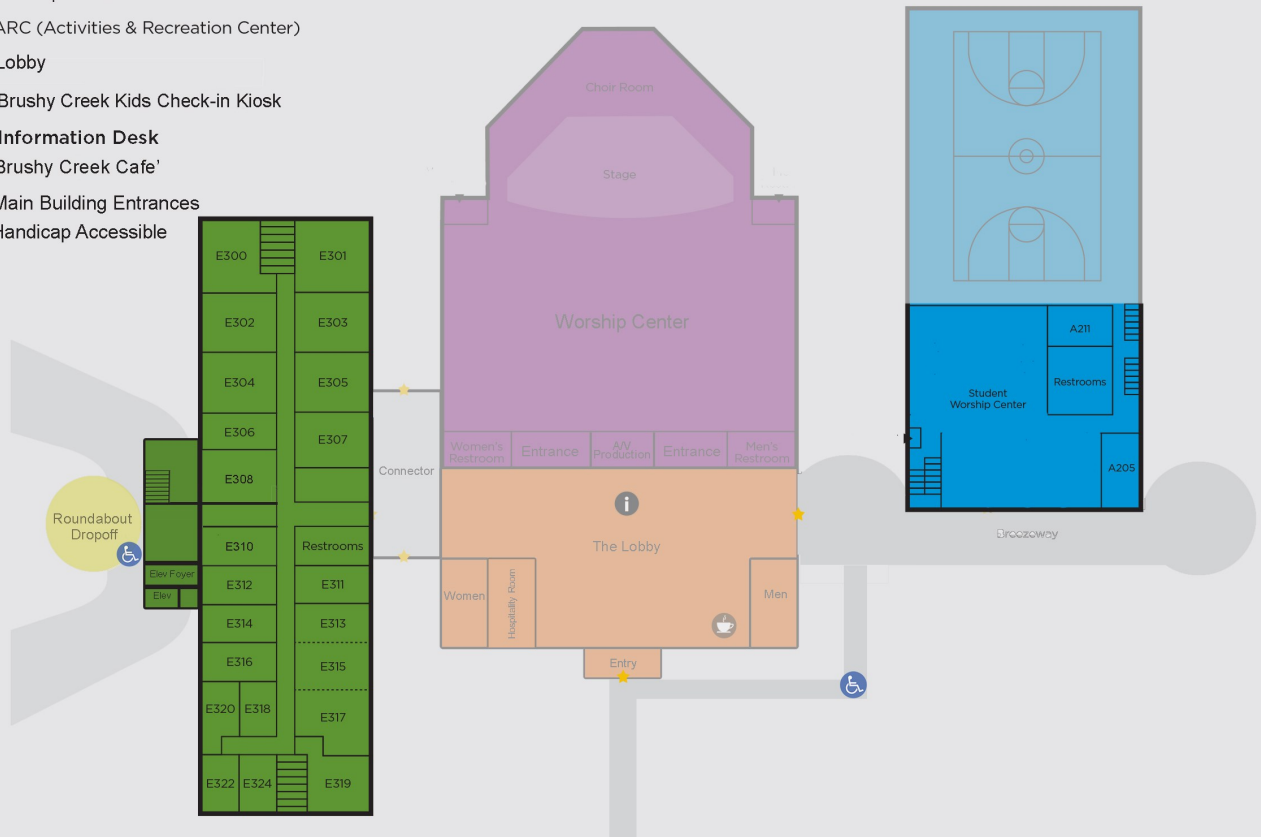

BRUSHY CREEK BAPTIST CHURCH

OFFERING HOPE, BUILDING COMMUNITY.

CAMPUS MAPS

Main Level

- Education Building
- Worship Center
- ARC (Activities & Recreation Center)
- Lobby
- Brushy Creek Kids Check-in Kiosk
- Information Desk
- Brushy Creek Cafe'
- ★ Main Building Entrances
- ♿ Handicap Accessible

BRUSHY CREEK BAPTIST CHURCH

4999 Old Spartanburg Road | Taylors, SC 29687
BrushyCreek.org

Education Building and ARC - Upper Levels

- Education Building
- Worship Center
- ARC (Activities & Recreation Center)
- Lobby
-  Brushy Creek Kids Check-in Kiosk
-  Information Desk
-  Brushy Creek Cafe'
- ★ Main Building Entrances
-  Handicap Accessible

Education Building - Lower Level

- Education Building
- Worship Center
- ARC (Activities & Recreation Center)
- Lobby
-  Brushy Creek Kids Check-in Kiosk
-  Member Services Desk
-  Brushy Creek Cafe'
- ★ Main Building Entrances
-  Handicap Accessible