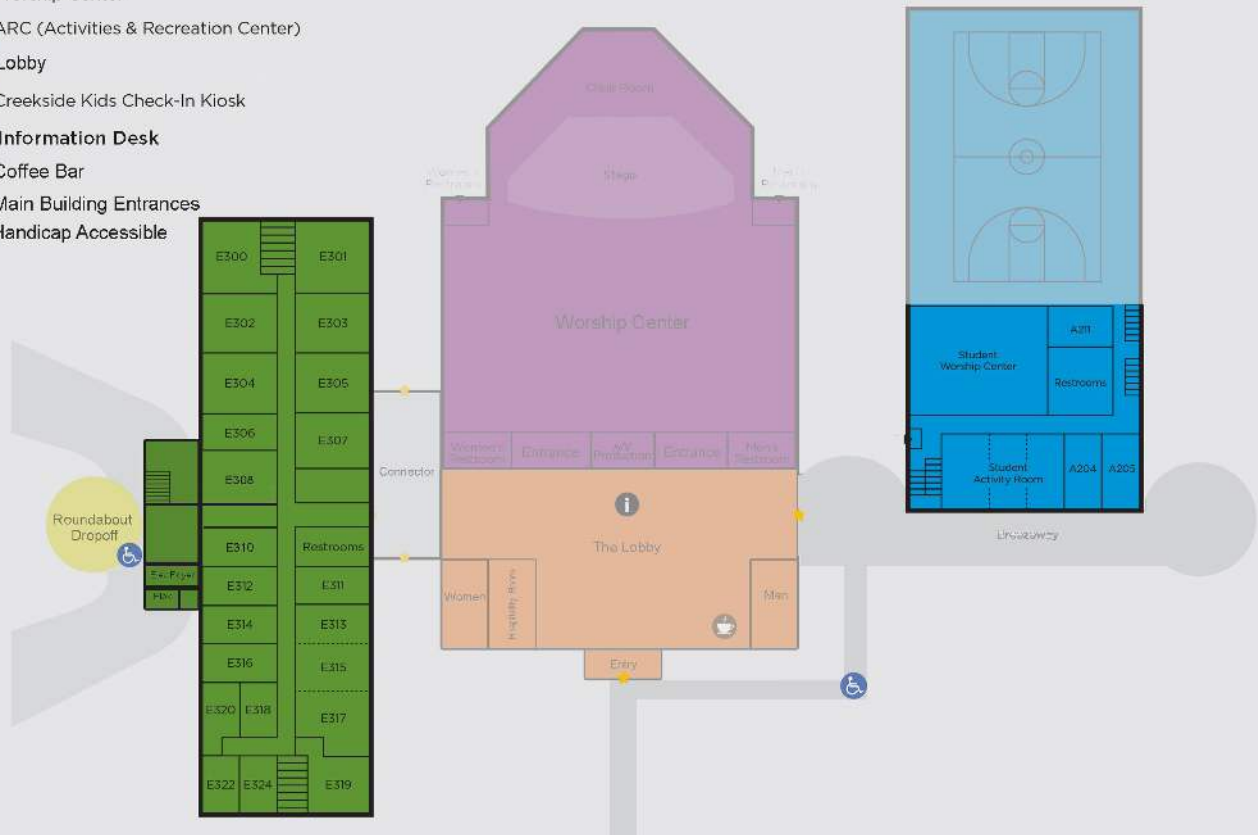

BRUSHY CREEK BAPTIST CHURCH TAYLORS

CAMPUS MAPS

Main Level

- Education Building
- Worship Center
- ARC (Activities & Recreation Center)
- Lobby
-  Creekside Kids Check-In Kiosk
-  Information Desk
-  Coffee Bar
- ★ Main Building Entrances
-  Handicap Accessible

4999 Old Spartanburg Road | Taylors, SC 29687

BrushyCreek.org |    

Education Building and ARC - Upper Levels

- Education Building
- Worship Center
- ARC (Activities & Recreation Center)
- Lobby
-  Creekside Kids Check-In Kiosk
-  Information Desk
-  Coffee Bar
- ★ Main Building Entrances
-  Handicap Accessible

Education Building - Lower Level

- Education Building
- Worship Center
- ARC (Activities & Recreation Center)
- Lobby
-  Creekside Kids Check-In Kiosk
-  Information Desk
-  Coffee Bar
- ★ Main Building Entrances
-  Handicap Accessible
-  Life Group Post