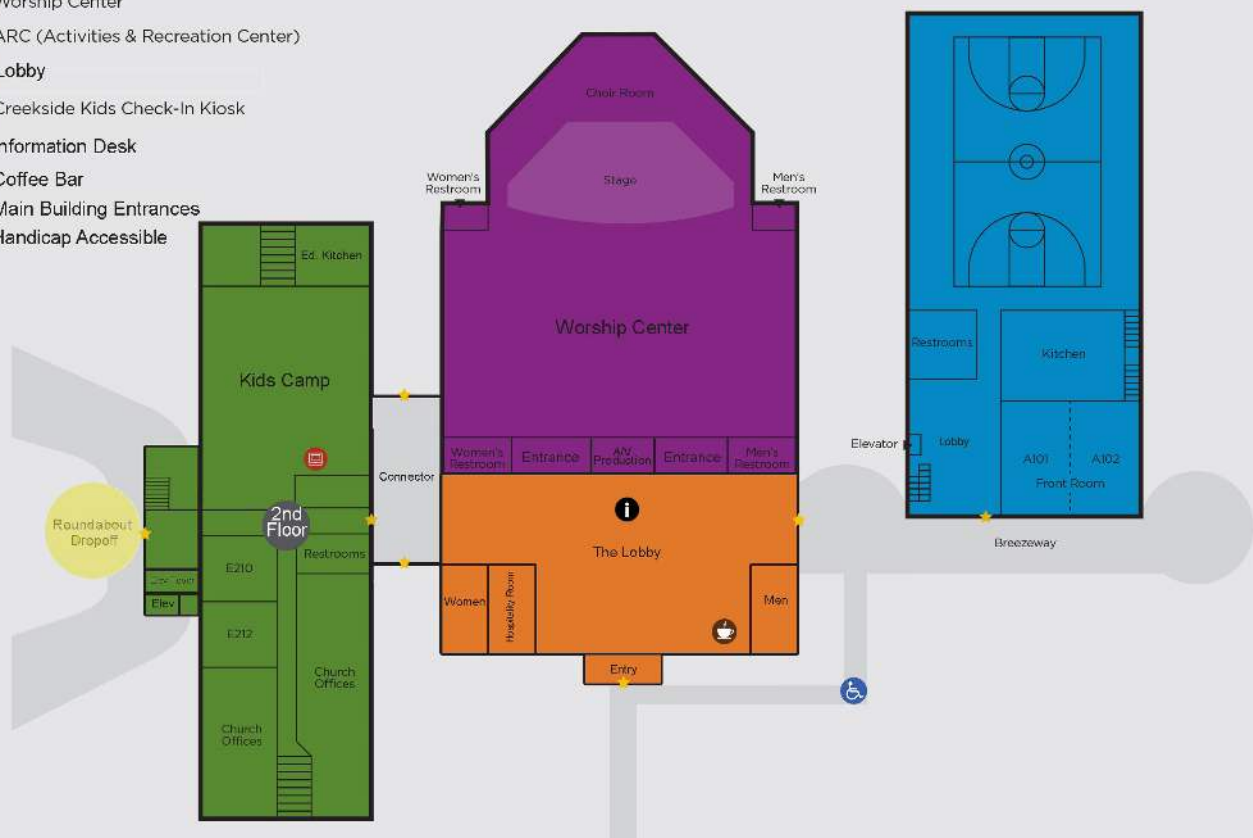

BRUSHY CREEK BAPTIST CHURCH TAYLORS

CAMPUS MAPS

Main Level

- Education Building
- Worship Center
- ARC (Activities & Recreation Center)
- Lobby
-  Creekside Kids Check-In Kiosk
-  Information Desk
-  Coffee Bar
- ★ Main Building Entrances
-  Handicap Accessible

4999 Old Spartanburg Road | Taylors, SC 29687

BrushyCreek.org |    

Education Building and ARC - Upper Levels

- Education Building
- Worship Center
- ARC (Activities & Recreation Center)
- Lobby
-  Creekside Kids Check-In Kiosk
-  Information Desk
-  Coffee Bar
- ★ Main Building Entrances
-  Handicap Accessible

Education Building - Lower Level

- Education Building
- Worship Center
- ARC (Activities & Recreation Center)
- Lobby
-  Creekside Kids Check-In Kiosk
-  Information Desk
-  Coffee Bar
- ★ Main Building Entrances
-  Handicap Accessible
-  Life Group Post