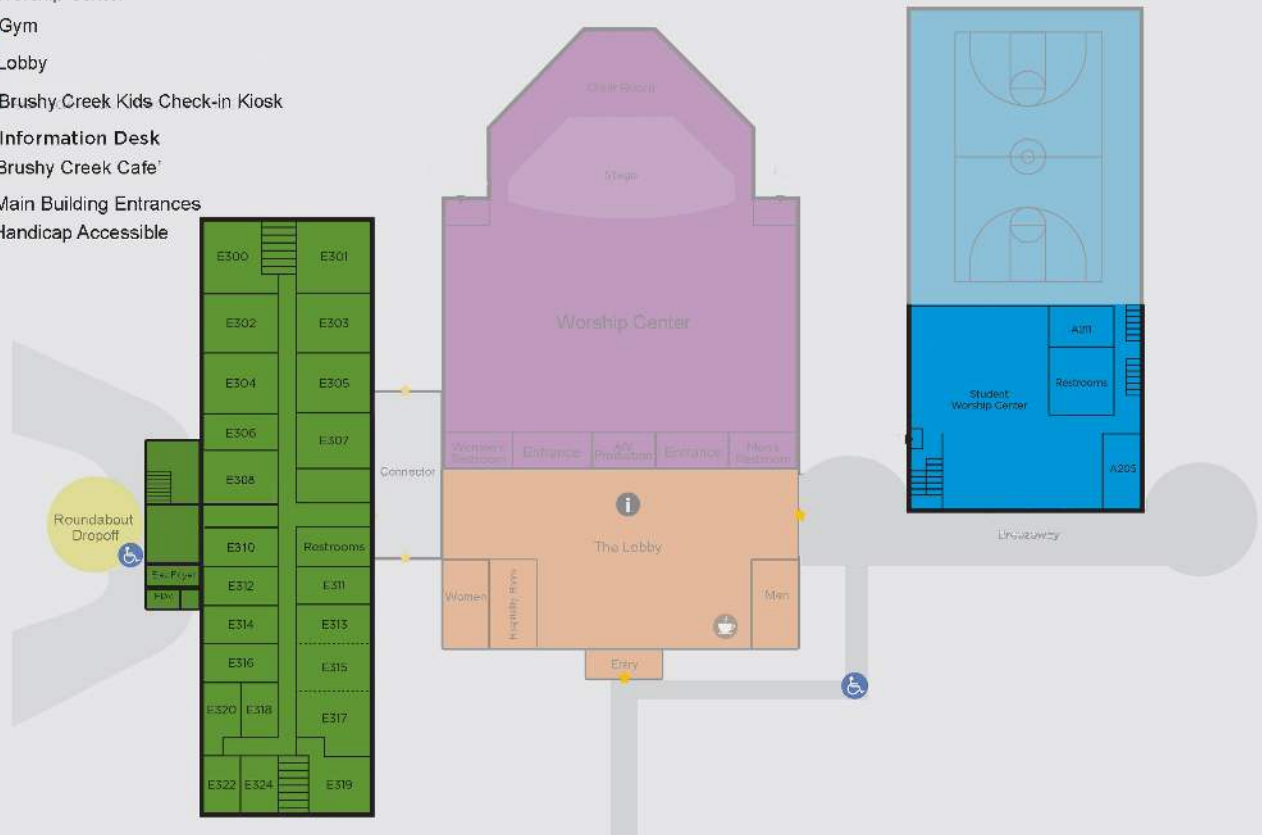

BRUSHY CREEK BAPTIST CHURCH

OFFERING HOPE, BUILDING COMMUNITY.

CAMPUS MAPS

Main Level

- Education Building
- Worship Center
- Gym
- Lobby
- 📄 Brushy Creek Kids Check-in Kiosk
- ℹ Information Desk
- ☕ Brushy Creek Cafe'
- ★ Main Building Entrances
- ♿ Handicap Accessible

BRUSHY CREEK
BAPTIST CHURCH

4999 Old Spartanburg Road | Taylors, SC 29687
BrushyCreek.org

Education Building and Gym - Upper Levels

- Education Building
- Worship Center
- Gym
- Lobby
- Brushy Creek Kids Check-in Kiosk
- Information Desk
- Brushy Creek Cafe
- ★ Main Building Entrances
- Handicap Accessible

Education Building - Lower Level

- Education Building
- Worship Center
- Gym
- Lobby
- Brushy Creek Kids Check-in Kiosk
- Member Services Desk
- Brushy Creek Cafe
- ★ Main Building Entrances
- Handicap Accessible